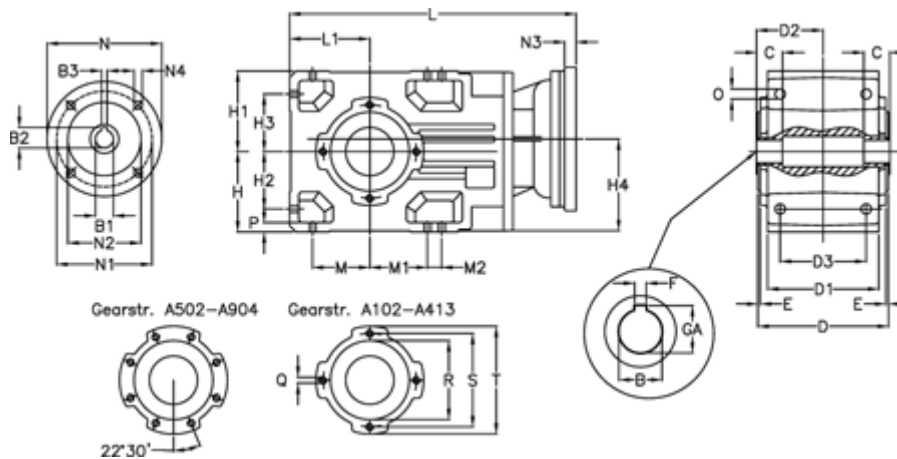

Article number: 29600327153225
 Description: Bevel helical gearbox
 A303UH35-271,5-P71B5

Measures

B = 35	D3 = 95	H3 = 63.0	N1 = 130	S = 115
B1 = 14	Description = A303UH35-xx-P71 B5	H4 = 108.5	N2 = 110	T = 140
B2 = 16.3	E = 3.0	L = 390.5	N3 = 0	
B3 = 5	F = 10	L1 = 90	N4 = M8x16	
C = 25	GA = 38.3	M = 63.0	O = 12.0	
D = 156	H = 90	M1 = 63.0	P = 11	
D1 = 130	H1 = 90	M2 = 22	Q = M8x15	
D2 = 80.0	H2 = 63.0	N = 160	R = 95	